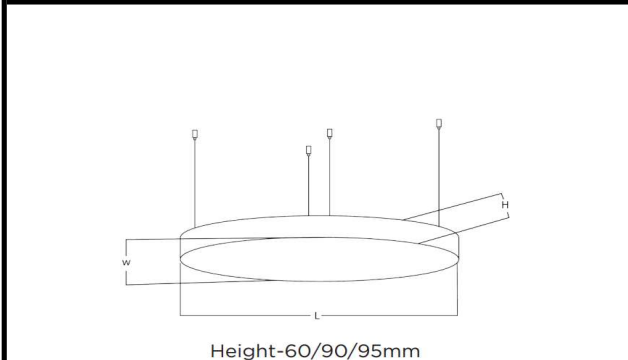

Sovitron Interior Pvt.Ltd.

Model Name	Disc Oval Pendant /DLADSOVDPD-35
Description	Architectural Light

Technical description	Image
-----------------------	-------

Dimension	Custom Dimension H=60/90/95mm
Frame	Aluminium
Color Tempertaure	3000K
Power	35W
Total Luminous Flux	3500 lm
Efficacy	100 lm/W
IP rating	50
Color Rendering	≥80
Mounting	Pendant
Optics	White Opal Diffuser
Dimming	NON-Dimmable
Operating Voltage	220-240 VAC
Standard Lifetime	L70 minimum at 50,000 burning hours

Dimension diagram

Remarks:-

Custom dimension, coating and installation available upon request

Address: Plot #7 Saroorpur-Nangla Industrial Area,Ballabgarh-Sohna Road,Faridabad-121005
Email: info@sovitron.com